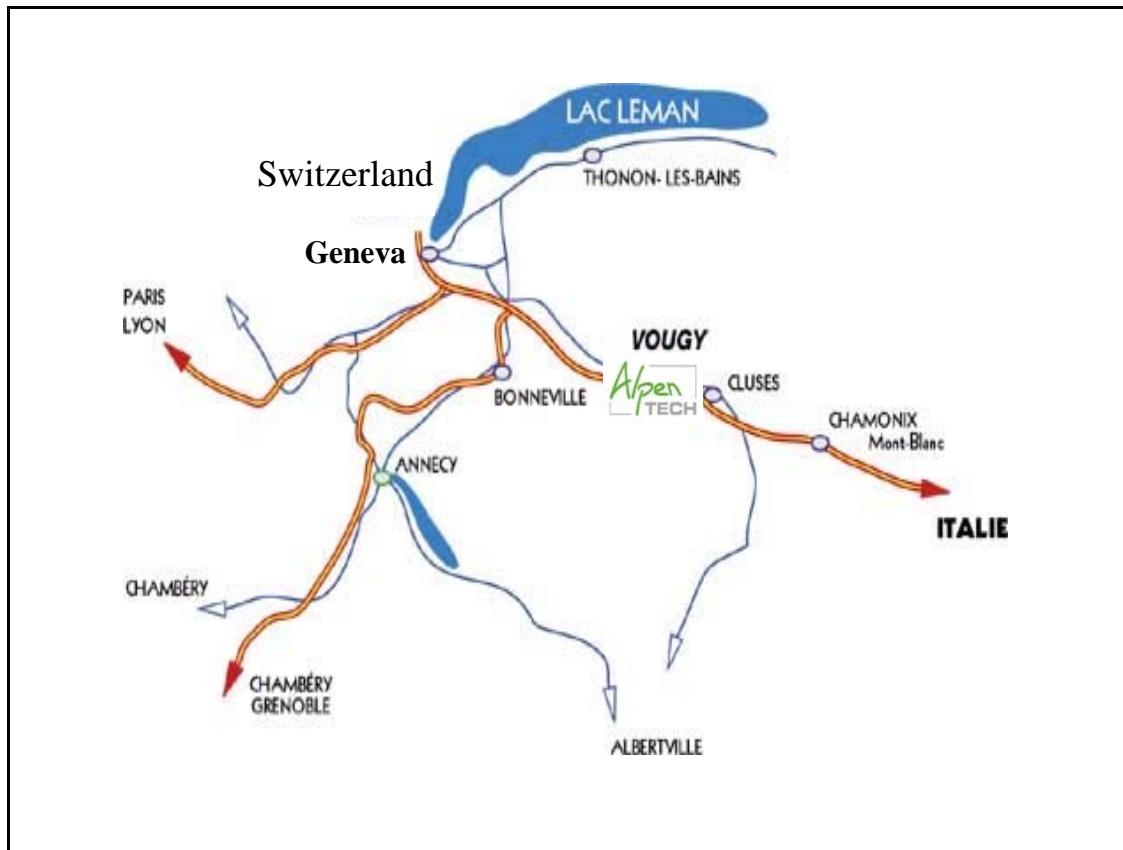

On the Motorway **A40** - in the direction of Chamonix

**1. ► Exit Nr. 17 Bonneville-Est**

- At the roundabout, turn right (road Nr.1205) and go straight ahead in the direction of Cluses.
- At the roundabout just before Vougy, turn left (3rd exit)

**2. ► Exit Nr. 18 Scionzier-Cluses**

- Follow the road Nr.1205 - Direction **Bonneville**
- At the roundabout just after Vougy, turn right (1st exit)

you will see the company MONEO and then the bakery Fournil Saint-Nicolas.

Go straight ahead through the roundabout

**Alpen'Tech\*** main entrance is on the left side.

\*(Plants 1 & 2 )

► **GPS-Coordinates:** (Lat x Long): 46.070 1163 x 6.472 525